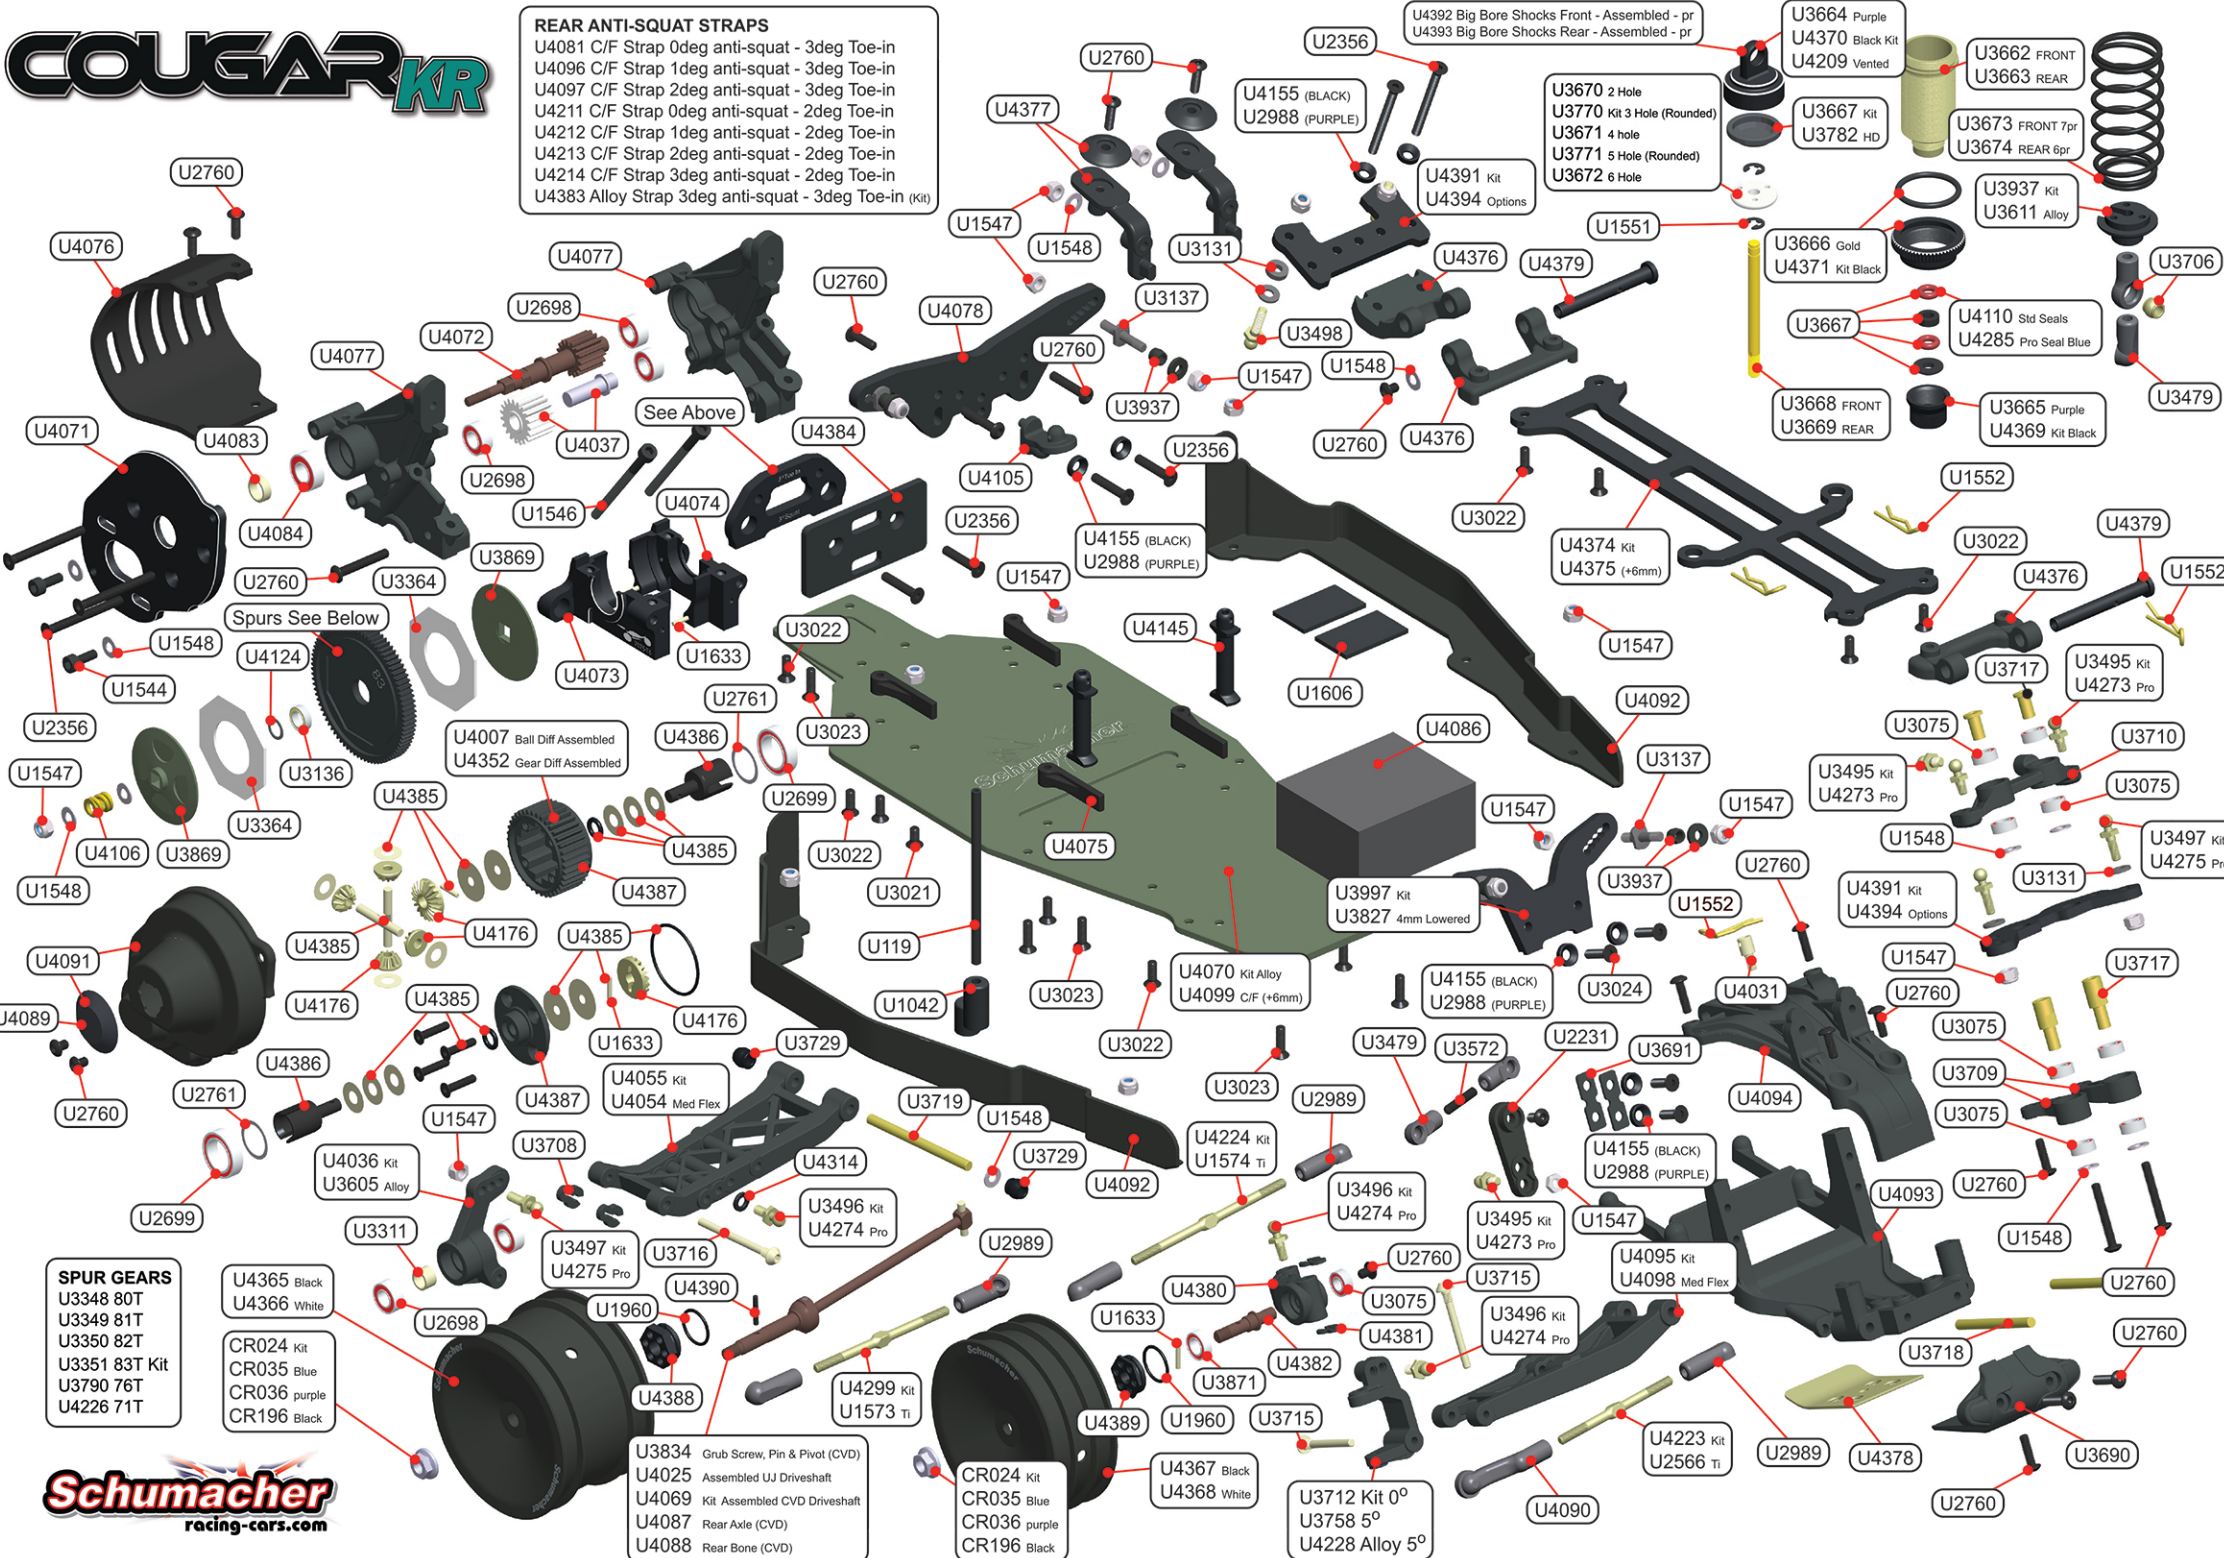

REAR ANTI-SQUAT STRAPS
 U4081 C/F Strap 0deg anti-squat - 3deg Toe-in
 U4096 C/F Strap 1deg anti-squat - 3deg Toe-in
 U4097 C/F Strap 2deg anti-squat - 3deg Toe-in
 U4211 C/F Strap 0deg anti-squat - 2deg Toe-in
 U4212 C/F Strap 1deg anti-squat - 2deg Toe-in
 U4213 C/F Strap 2deg anti-squat - 2deg Toe-in
 U4214 C/F Strap 3deg anti-squat - 2deg Toe-in
 U4383 Alloy Strap 3deg anti-squat - 3deg Toe-in (KIT)

SPUR GEARS
 U3348 80T
 U3349 81T
 U3350 82T
 U3351 83T Kit
 U3790 76T
 U4226 71T

U4365 Black
 U4366 White
 CR024 Kit
 CR035 Blue
 CR036 purple
 CR196 Black

U3834 Grub Screw, Pin & Pivot (CVD)
 U4025 Assembled UJ Driveshaft
 U4069 Kit Assembled CVD Driveshaft
 U4087 Rear Axle (CVD)
 U4088 Rear Bone (CVD)

CR024 Kit
 CR035 Blue
 CR036 purple
 CR196 Black
 U4367 Black
 U4368 White

U3712 Kit 0°
 U3758 5°
 U4228 Alloy 5°