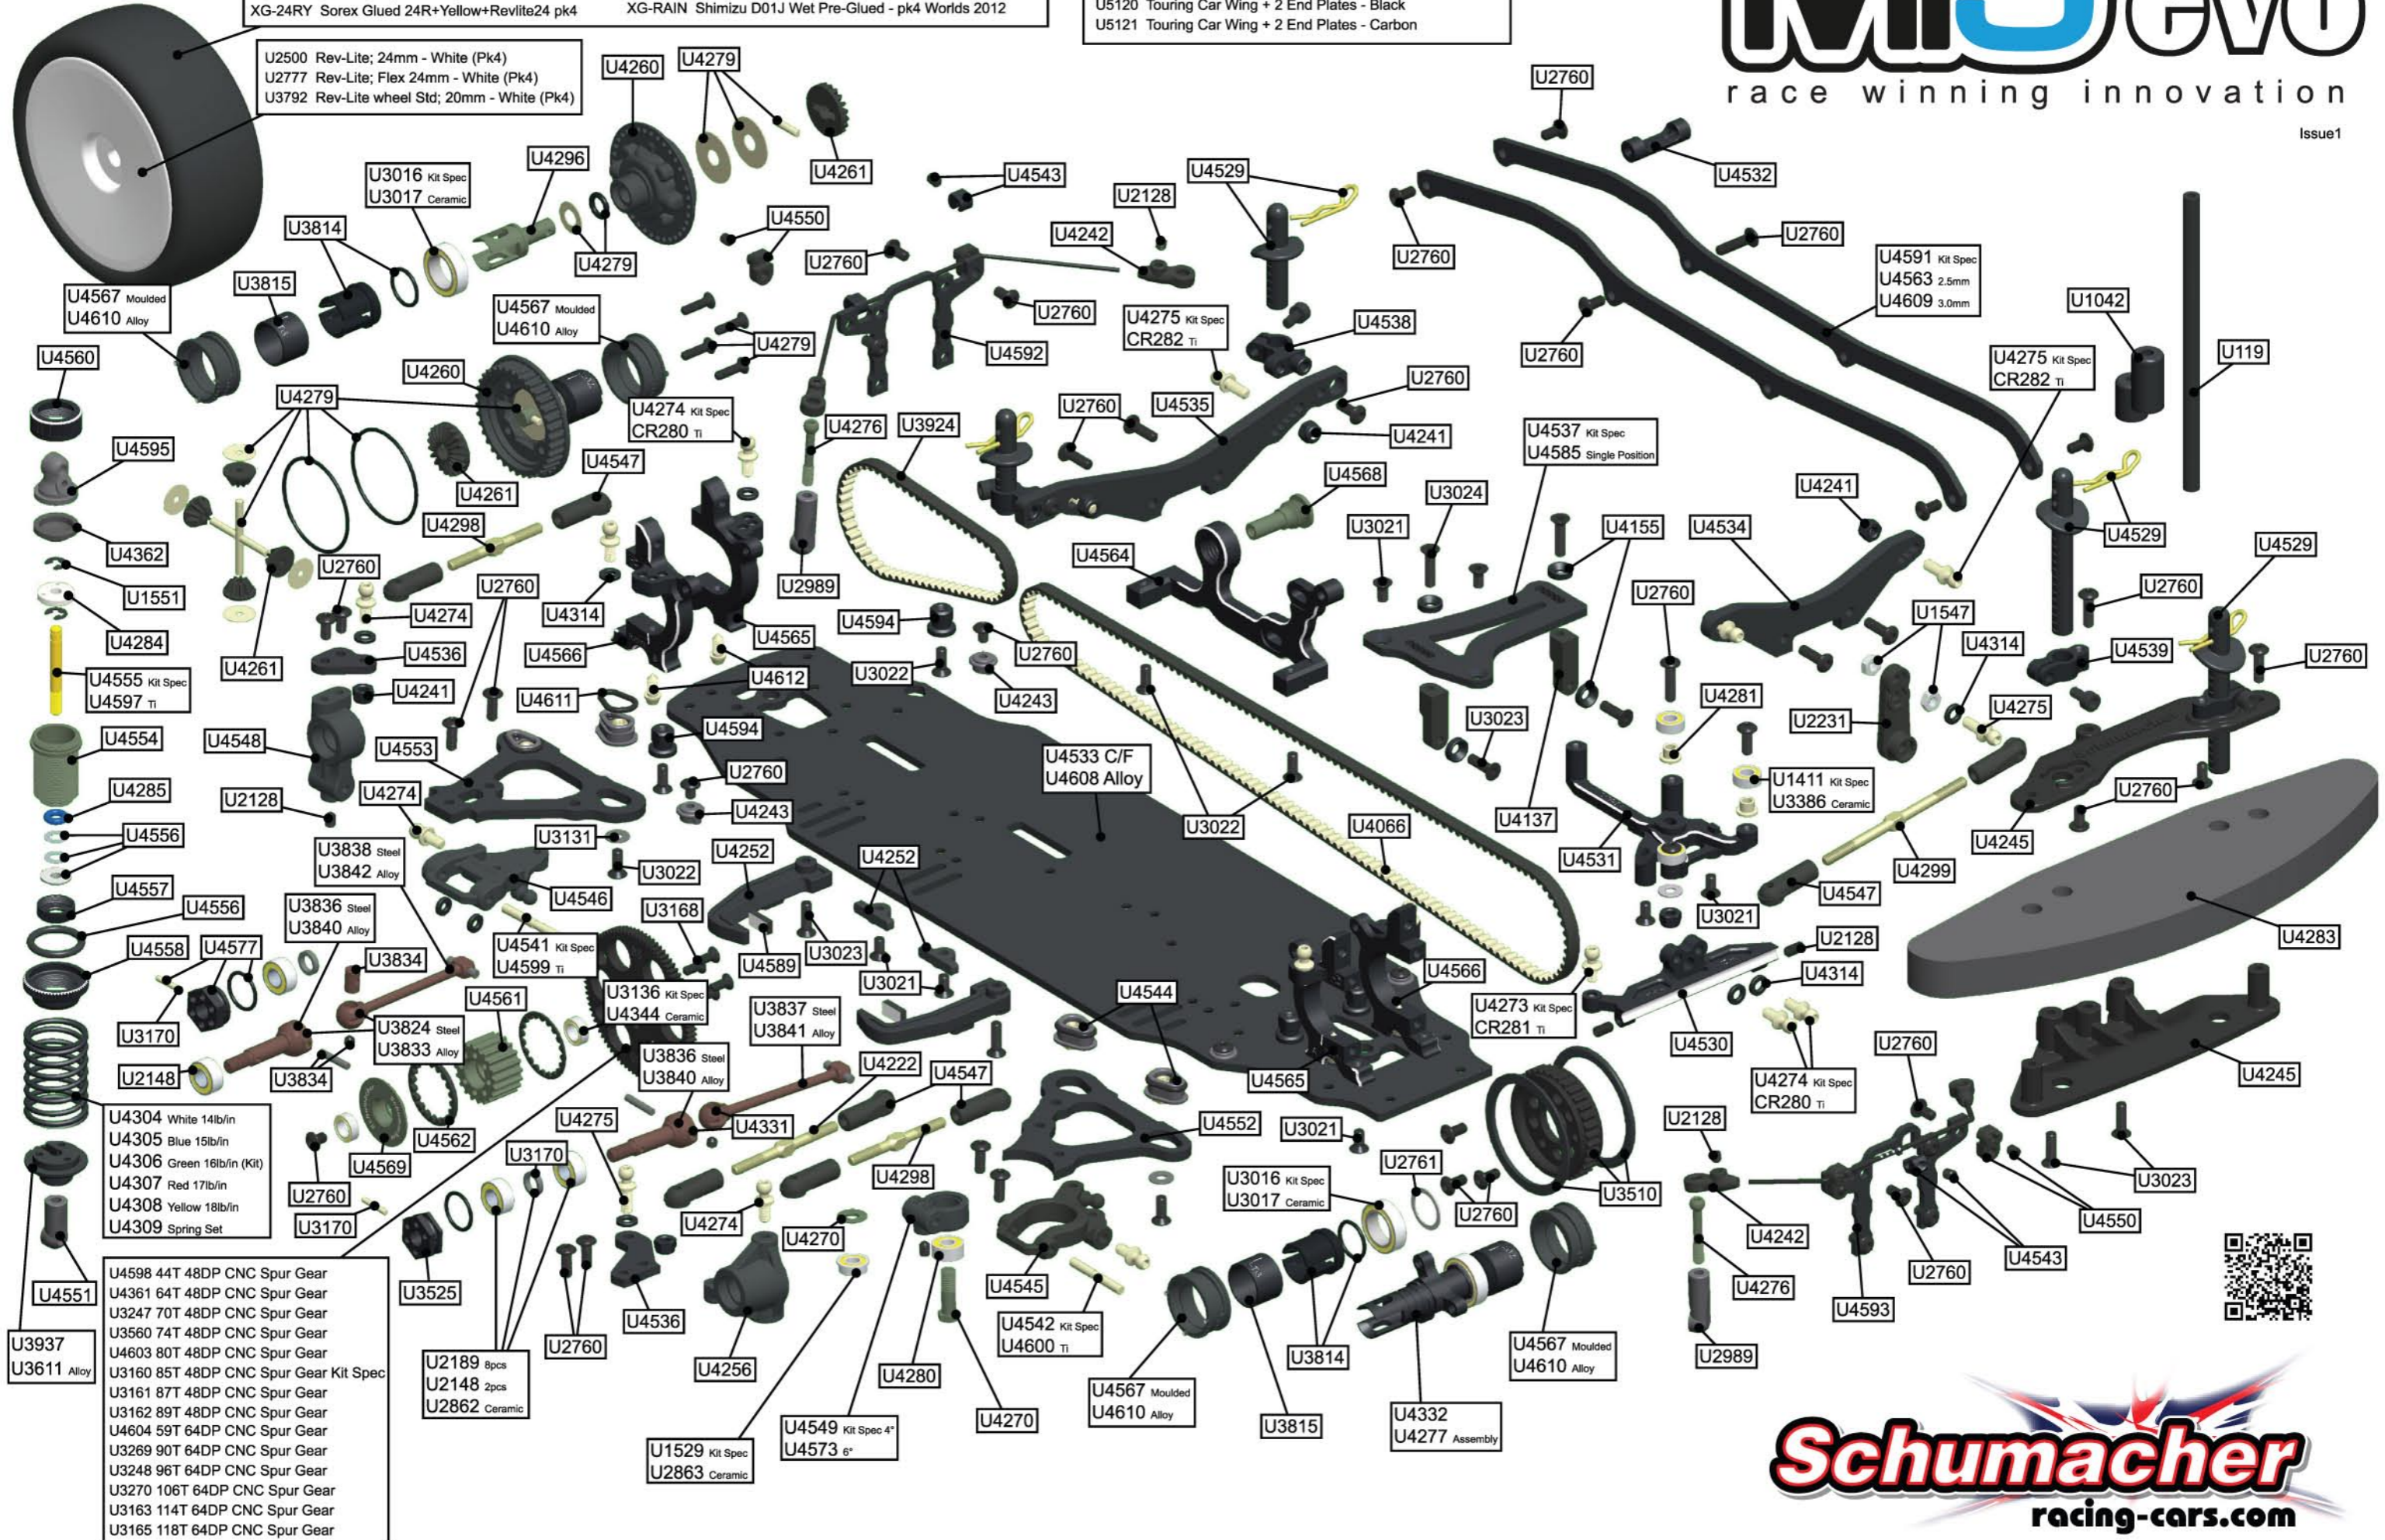

XCO-20R Sorex Competition Tyre - 20R
XCO-24R Sorex Competition Tyre - 24R
XCO-28R Sorex Competition Tyre - 28R
XCO-32R Sorex Competition Tyre - 32R
XCO-36R Sorex Competition Tyre - 36R
XCO-40R Sorex Competition Tyre - 40R
XG-24RY Sorex Glued 24R+Yellow+RevLite24 pk4

XG-28JB Sorex Glued 28R+JB+RevLite24 pk4
XG-32JB Sorex Glued 32R+JB+RevLite24 pk4
XG-32RY Sorex Glued 32R+Yellow+RevLite24 pk4 BRCA
XG-36SR Sorex Glued 36R+Red+Stiff Light pk4 Worlds 2012
XG-36SY Sorex Glued 36R+Yellow+Stiff Light pk4
XG-40SY Sorex Glued 40R+Yellow+Stiff Light Pk4-Euros 2014
XG-RAIN Shimizu D01J Wet Pre-Glued - pk4 Worlds 2012

U4540 Manual - Mi5evo
U4333 Gear Diff Complete
U4559 Assembled Shocks (pr)
U3478 Decal Sheet - Schumacher and racing-cars.com (pk3)
U4590 Decal Sheet Mi5evo
U5119 Touring Car Wing + 2 End Plates - Clear
U5120 Touring Car Wing + 2 End Plates - Black
U5121 Touring Car Wing + 2 End Plates - Carbon

Mi5 EVO

race winning innovation

Issue1

U2500 Rev-Lite; 24mm - White (Pk4)
U2777 Rev-Lite; Flex 24mm - White (Pk4)
U3792 Rev-Lite wheel Std; 20mm - White (Pk4)

U3016 Kit Spec
U3017 Ceramic

U3814

U3815

U4567 Moulded
U4610 Alloy

U4560

U4595

U4362

U1551

U4284

U4555 Kit Spec
U4597 Ti

U4554

U4285

U4556

U4557

U4558

U4559

U4560

U4561

U4562

U4563

U4564

U4565

U4566

U4567 Moulded
U4610 Alloy

U4568

U4569

U4570

U4571

U4572

U4573

U4574

U4575

U4576

U4577

U4578

U4579

U4580

U4581

U4582

U4583

U4584

U4585

U4586

U4587

U4588

U4589

U4590

U4591

U4592

U4593

U4594

U4595

U4596

U4597

U4598

U4599

U4600

U4601

U4602

U4603

U4604

U4605

U4606

U4607

U4608

U4609

U4610

U4611

U4612

U4613

U4614

U4615

U4616

U4617

U4618

U4619

U4620

U4621

U4622

U4623

U4624

U4625

U4626

U4627

U4628

U4629

U4630

U4631

U4632

U4633

U4634

U4635

U4636

U4637

U4638

U4639

U4640

U4641

U4642

U4643

U4644

U4645

U4646

U4647

U4648

U4649

U4650

U4651

U4652

U4653

U4654

U4655

U4656

U4657

U4658

U4659

U4660

U4661

U4662

U4663

U4664

U4665

U4666

U4667

U4668

U4669

U4670

U4671

U4672

U4673

U4674

U4675

U4676

U4677

U4678

U4679

U4680

U4681

U4682

U4683

U4684

U4685

U4686

U4687

U4688

U4689

U4690

U4691

U4692

U4693

U4694

U4695

U4696

U4697

U4698

U4699

U4700

U4701

U4702

U4703

U4704

U4705

U4706

U4707

U4708

U4709

U4710

U2189 8pcs
U2148 2pcs
U2862 Ceramic

U1529 Kit Spec 4"
U4573 6"

U4549 Kit Spec 4"
U4573 6"