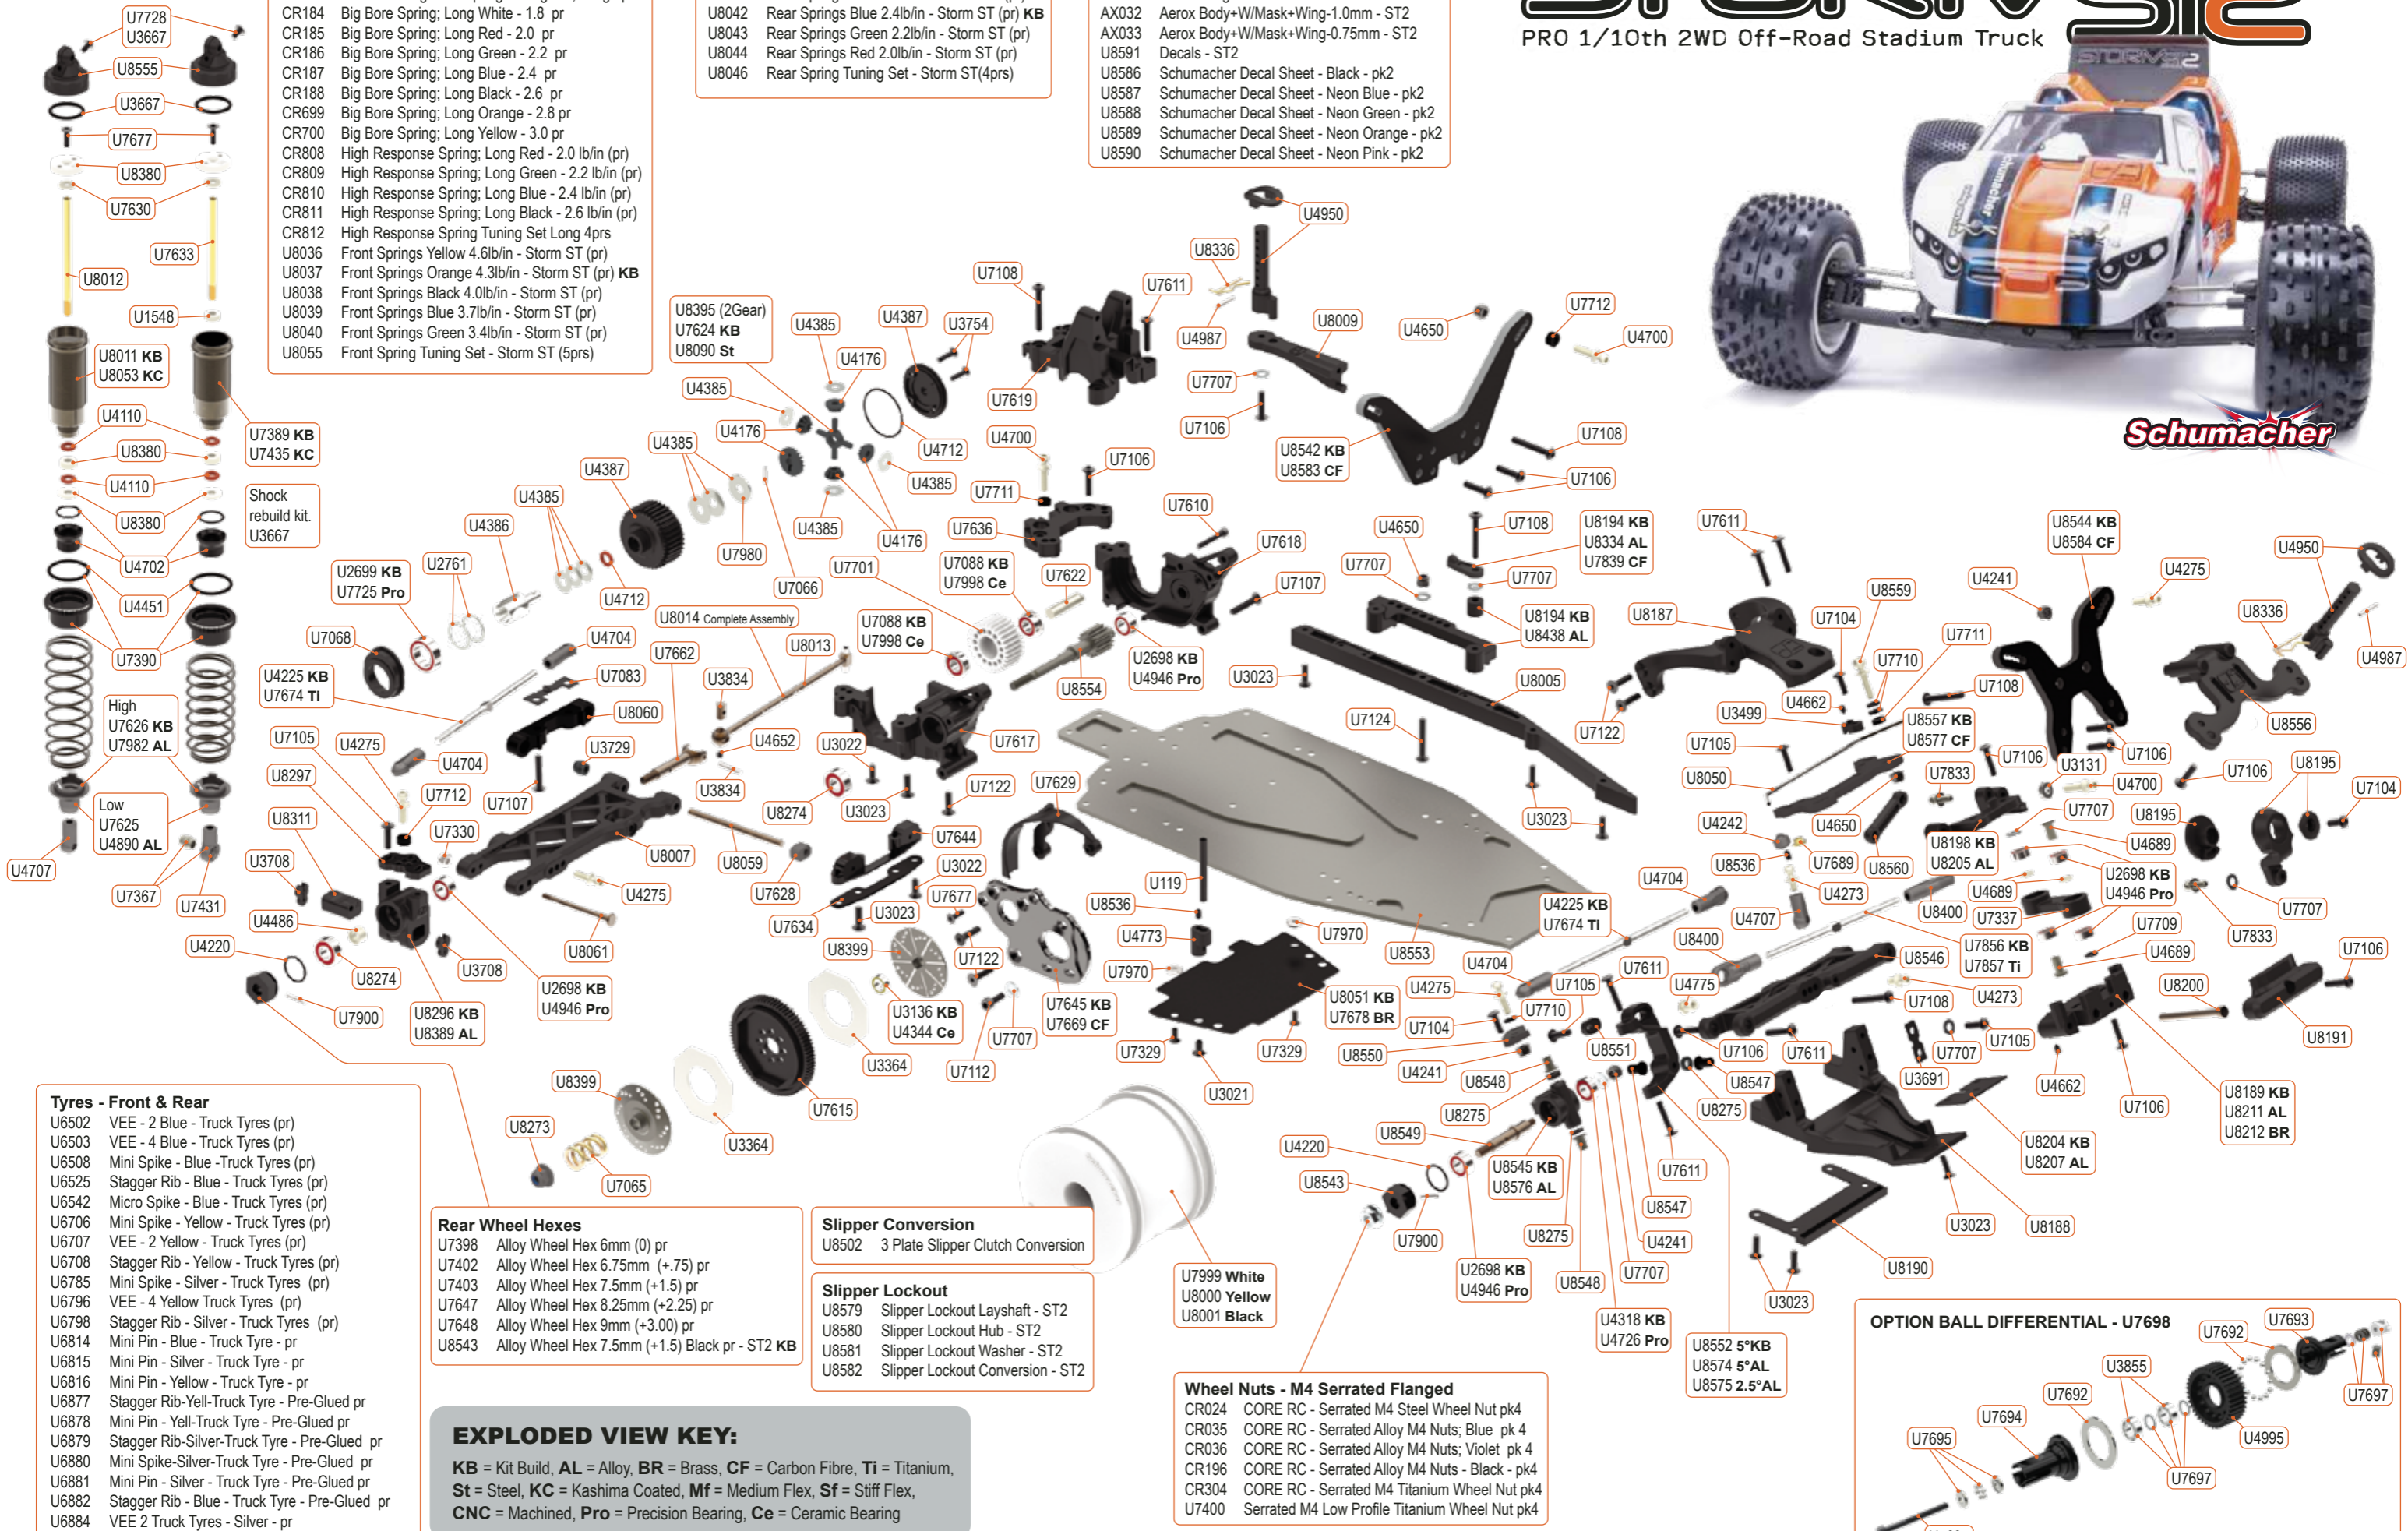

Bodyshell and Wings

- AX018 Aerox Wing - 1.0mm Storm - ST2
- AX032 Aerox Body+W/Mask+Wing-1.0mm - ST2
- AX033 Aerox Body+W/Mask+Wing-0.75mm - ST2
- U8591 Decals - ST2
- U8586 Schumacher Decal Sheet - Black - pk2
- U8587 Schumacher Decal Sheet - Neon Blue - pk2
- U8588 Schumacher Decal Sheet - Neon Green - pk2
- U8589 Schumacher Decal Sheet - Neon Orange - pk2
- U8590 Schumacher Decal Sheet - Neon Pink - pk2

1. #### Tyres - Front & Rear
2. U6502 VEE - 2 Blue - Truck Tyres (pr)
   - U6503 VEE - 4 Blue - Truck Tyres (pr)
   - U6508 Mini Spike - Blue -Truck Tyres (pr)
   - U6525 Stagger Rib - Blue - Truck Tyres (pr)
   - U6542 Micro Spike - Blue - Truck Tyres (pr)
   - U6706 Mini Spike - Yellow - Truck Tyres (pr)
   - U6707 VEE - 2 Yellow - Truck Tyres (pr)
   - U6708 Stagger Rib - Yellow - Truck Tyres (pr)
   - U6785 Mini Spike - Silver - Truck Tyres (pr)
   - U6796 VEE - 4 Yellow Truck Tyres (pr)
   - U6798 Stagger Rib - Silver - Truck Tyres (pr)
   - U6814 Mini Pin - Blue - Truck Tyre - pr
   - U6815 Mini Pin - Silver - Truck Tyre - pr
   - U6816 Mini Pin - Yellow - Truck Tyre - pr
   - U6877 Stagger Rib-Yell-Truck Tyre - Pre-Glued pr
   - U6878 Mini Pin - Yell-Truck Tyre - Pre-Glued pr
   - U6879 Stagger Rib-Silver-Truck Tyre - Pre-Glued pr
   - U6880 Mini Spike-Silver-Truck Tyre - Pre-Glued pr
   - U6881 Mini Pin - Silver - Truck Tyre - Pre-Glued pr
   - U6882 Stagger Rib - Blue - Truck Tyre - Pre-Glued pr
   - U6884 VEE 2 Truck Tyres - Silver - pr

1. #### Rear Wheel Hexes
2. U7398 Alloy Wheel Hex 6mm (0) pr
   - U7402 Alloy Wheel Hex 6.75mm (+.75) pr
   - U7403 Alloy Wheel Hex 7.5mm (+1.5) pr
   - U7647 Alloy Wheel Hex 8.25mm (+2.25) pr
   - U7648 Alloy Wheel Hex 9mm (+3.00) pr
   - U8543 Alloy Wheel Hex 7.5mm (+1.5) Black pr - ST2 **KB**

1. #### Slipper Conversion
2. U8502 3 Plate Slipper Clutch Conversion

1. #### Slipper Lockout
2. U8579 Slipper Lockout Layshaft - ST2
   - U8580 Slipper Lockout Hub - ST2
   - U8581 Slipper Lockout Washer - ST2
   - U8582 Slipper Lockout Conversion - ST2

1. #### Wheel Nuts - M4 Serrated Flanged
2. CR024 CORE RC - Serrated M4 Steel Wheel Nut pk4
   - CR035 CORE RC - Serrated Alloy M4 Nuts; Blue pk 4
   - CR036 CORE RC - Serrated Alloy M4 Nuts; Violet pk 4
   - CR196 CORE RC - Serrated Alloy M4 Nuts - Black - pk4
   - CR304 CORE RC - Serrated M4 Titanium Wheel Nut pk4
   - U7400 Serrated M4 Low Profile Titanium Wheel Nut pk4

EXPLODED VIEW KEY:
KB = Kit Build, **AL** = Alloy, **BR** = Brass, **CF** = Carbon Fibre, **Ti** = Titanium,
St = Steel, **KC** = Kashima Coated, **Mf** = Medium Flex, **Sf** = Stiff Flex,
CNC = Machined, **Pro** = Precision Bearing, **Ce** = Ceramic Bearing