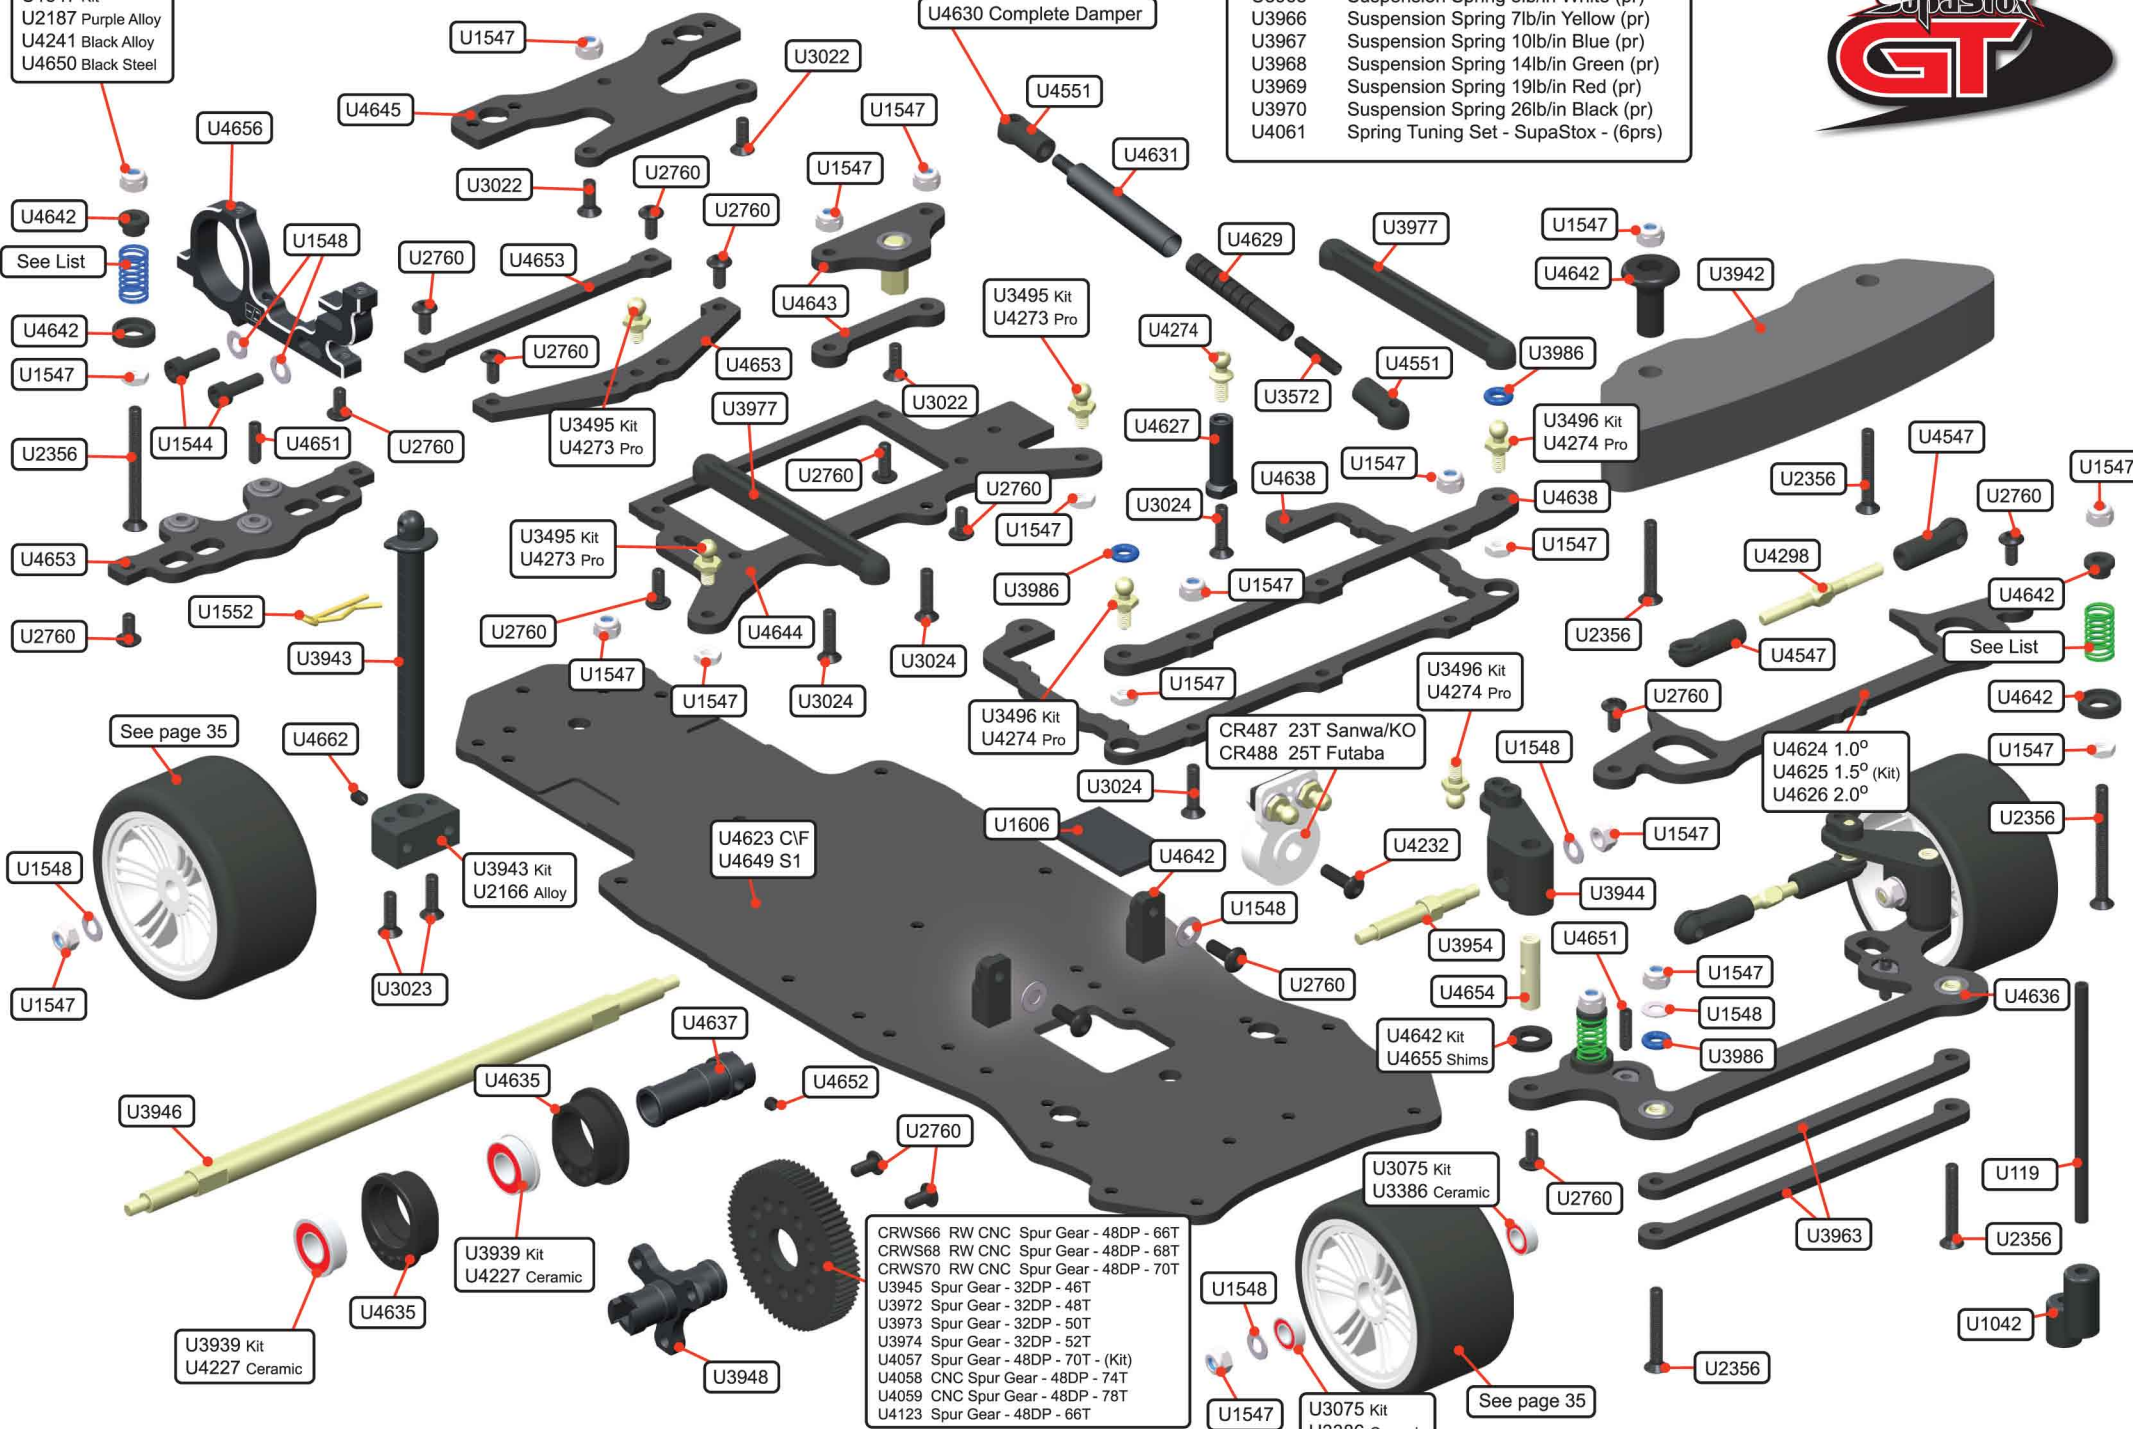

- U1547 Kit
- U2187 Purple Alloy
- U4241 Black Alloy
- U4650 Black Steel

- U3965 Suspension Spring 5lb/in White (pr)
- U3966 Suspension Spring 7lb/in Yellow (pr)
- U3967 Suspension Spring 10lb/in Blue (pr)
- U3968 Suspension Spring 14lb/in Green (pr)
- U3969 Suspension Spring 19lb/in Red (pr)
- U3970 Suspension Spring 26lb/in Black (pr)
- U4061 Spring Tuning Set - SupaStox - (6prs)

- CRWS66 RW CNC Spur Gear - 48DP - 66T
- CRWS68 RW CNC Spur Gear - 48DP - 68T
- CRWS70 RW CNC Spur Gear - 48DP - 70T
- U3945 Spur Gear - 32DP - 46T
- U3972 Spur Gear - 32DP - 48T
- U3973 Spur Gear - 32DP - 50T
- U3974 Spur Gear - 32DP - 52T
- U4057 Spur Gear - 48DP - 70T - (Kit)
- U4058 CNC Spur Gear - 48DP - 74T
- U4059 CNC Spur Gear - 48DP - 78T
- U4123 Spur Gear - 48DP - 66T