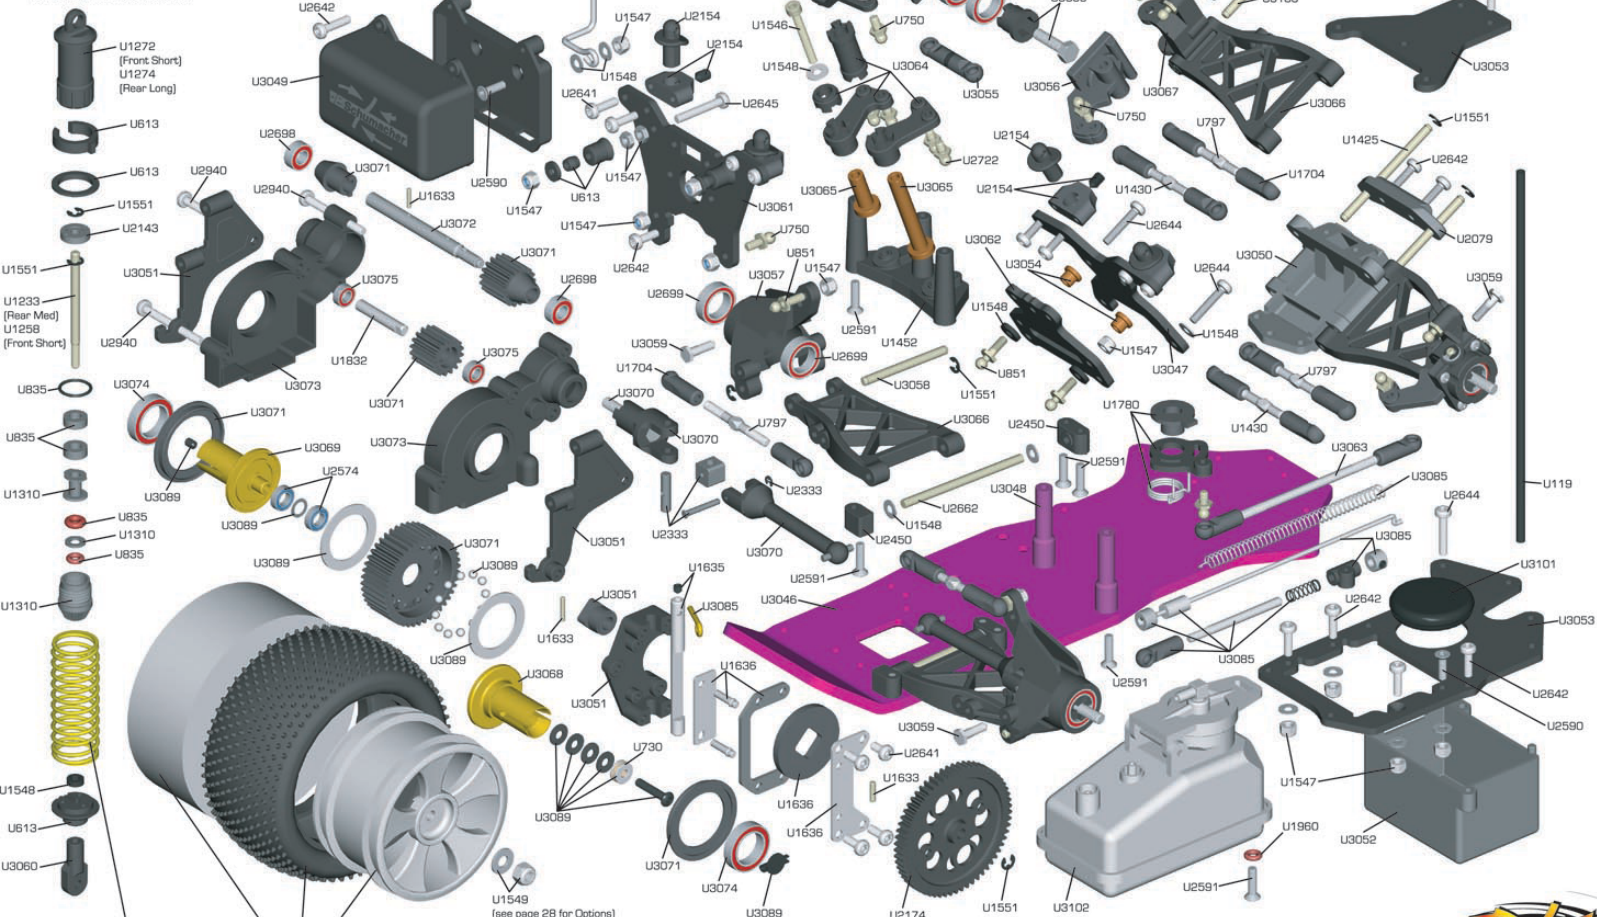

ACCESSORIES

12/04/06

WHEELS, TYRES AND INSERTS
See page 28